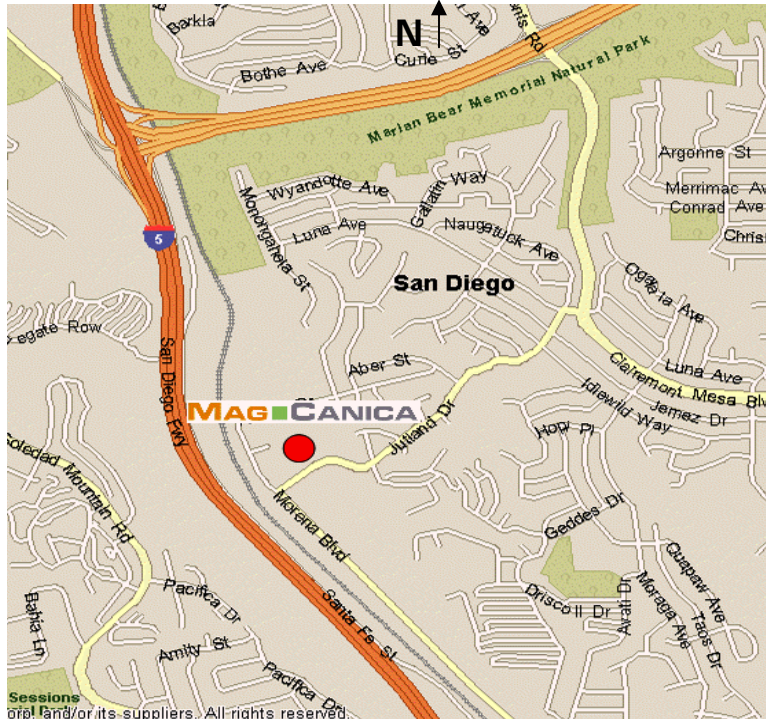

MAG CANICA

MagCanica, Inc.
 4204 Jutland Drive
 San Diego, CA 92117 USA
 Tel +1 (858) 273-8880
 Fax +1 (858) 273-8881

Directions from the North (from Los Angeles or Orange County):

1	Take the I-5 South Freeway
2	Exit Balboa Avenue/Garnet Avenue (Exit Number 23)
3	The road will automatically turn into two lanes
4	Remain on the left lane
5	Pass two stoplights
6	At the third stoplight, there will be two lanes that turn left onto Garnet Avenue-Enter the right lane of the two left turn lanes
7	Turn left on Garnet Avenue
8	Immediately merge to the right lane
9	Exit Morena Boulevard North (2 nd exit on the right)
10	Road will curve to the right
11	Remain on the right hand lane
12	Pass three stoplights
13	At the first stop sign, turn right on Jutland Drive
14	Turn left into the second driveway at 4204 Jutland Drive
15	You may park in any of the available spaces marked as MAG

Directions from the South (from downtown San Diego or San Diego airport):

1	Take the I-5 North Freeway
2	Exit Balboa Avenue East (Exit Number 23B)
3	The road will automatically curve to the right onto Balboa Avenue East
4	Remain on this lane-Do not merge to the left
5	Exit Morena Boulevard North (2 nd exit on the right)
6	Road will curve to the right
7	Remain on the right hand lane
8	Pass three stoplights
9	At the first stop sign, turn right on Jutland Drive
10	Turn left into the second driveway at 4204 Jutland Drive
11	You may park in any of the available spaces marked as MAG