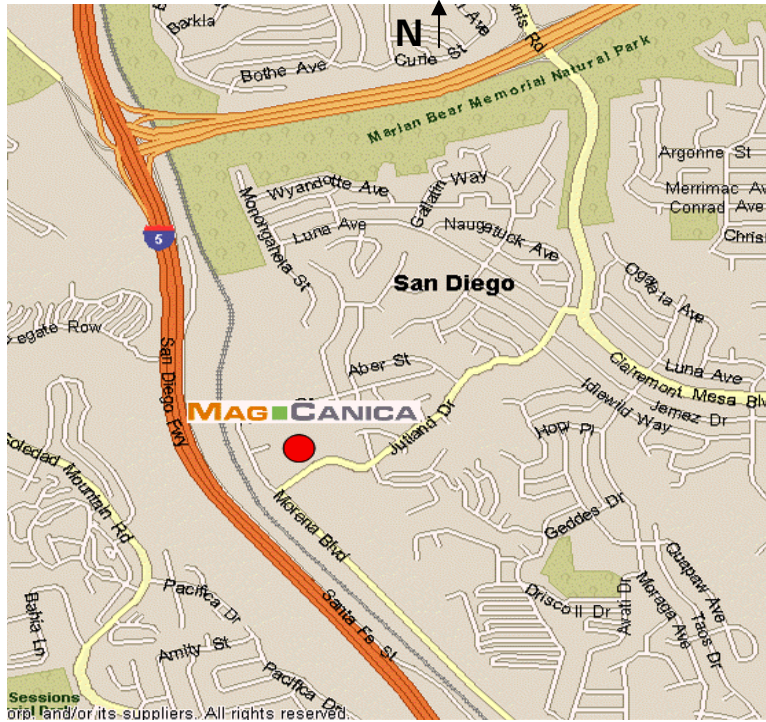

MAG CANICA

MagCanica, Inc.
 4204 Jutland Drive
 San Diego, CA 92117 USA
 Tel +1 (858) 273-8880
 Fax +1 (858) 273-8881

Directions from the North (from Los Angeles or Orange County):

1	Take the I-5 South Freeway
2	Exit Balboa Avenue/Garnet Avenue (Exit Number 23)
3	The road will automatically turn into two lanes
4	Remain on the left lane
5	Pass two stoplights
6	At the third stoplight, there will be two lanes that turn left onto Garnet Avenue-Enter the right lane of the two left turn lanes
7	Turn left on Garnet Avenue
8	Immediately merge to the right lane
9	Exit Morena Boulevard North (2 nd exit on the right)
10	Road will curve to the right
11	Remain on the right hand lane
12	Pass three stoplights
13	At the first stop sign, turn right on Jutland Drive
14	Turn left into the second driveway at 4204 Jutland Drive
15	You may park in any of the available spaces marked as MAG

Directions from the South (from downtown San Diego or San Diego airport):

1	Take the I-5 North Freeway
2	Exit Balboa Avenue East (Exit Number 23B)
3	The road will automatically curve to the right onto Balboa Avenue East
4	Remain on this lane-Do not merge to the left
5	Exit Morena Boulevard North (2 nd exit on the right)
6	Road will curve to the right
7	Remain on the right hand lane
8	Pass three stoplights
9	At the first stop sign, turn right on Jutland Drive
10	Turn left into the second driveway at 4204 Jutland Drive
11	You may park in any of the available spaces marked as MAG